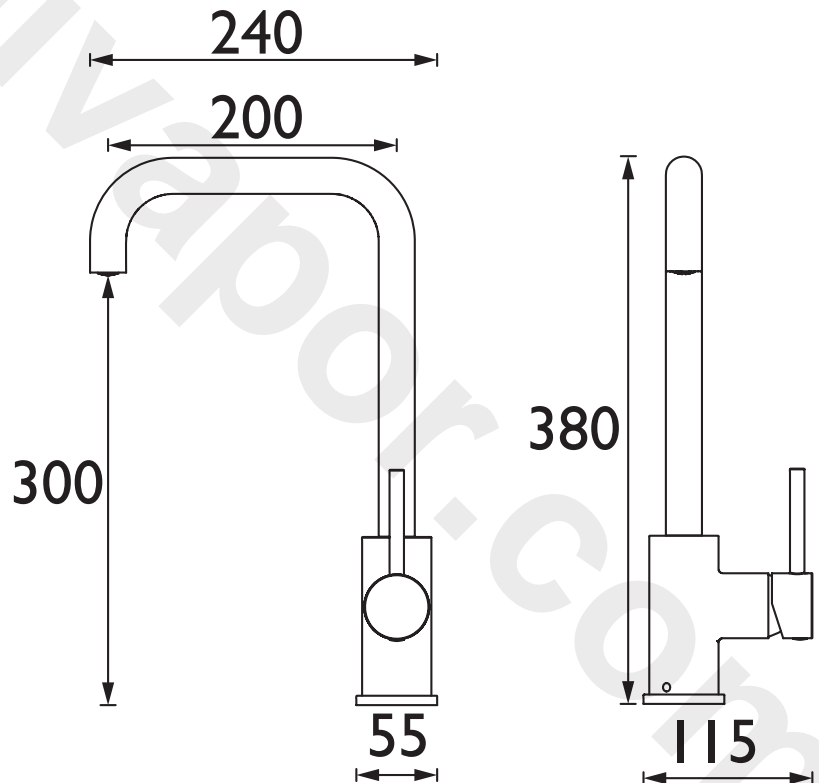

### Specification

<b>Product Type:</b>	Kitchen Taps
<b>Main Construction Material:</b>	Brass
<b>Mount Type:</b>	Deck Mounted
<b>Handle Type:</b>	Peg Lever Handle
<b>Connection Inlet:</b>	1/2" BSP Flexible Tails
<b>Connection Outlet:</b>	M18 Coin-Slot Aerator
<b>Number of Tap Holes:</b>	1
<b>Valve/Cartridge Type:</b>	35mm Cartridge
<b>Plumbing System Requirements:</b>	Suitable for all plumbing systems
<b>Minimum Dynamic Pressure:</b>	0.3 Bar
<b>Maximum Dynamic Pressure:</b>	5.0 Bar
<b>Maximum Hot Water Temperature: °C</b>	65
<b>Maximum Static Pressure: (bar)</b>	10
<b>Flow Type:</b>	Single Flow
<b>Isolation Included:</b>	Yes

### Dimensions (measurements in mm)